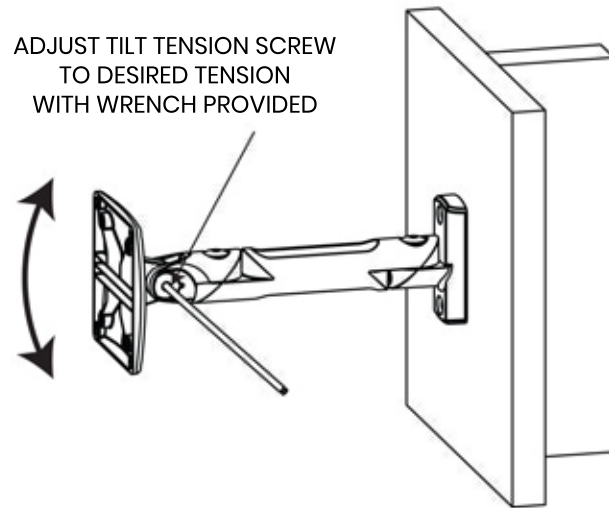

Apex Enclosure

Keys

Wall Mounting - Wood Stud

Wood Stud Installation

Hinge Adjustment

Tilt Adjustment

Enclosure Installation

Installation Complete

Monitor Mounting

**HARDWARE FOR MOUNTING THE MONITOR
IS NOT INCLUDED**