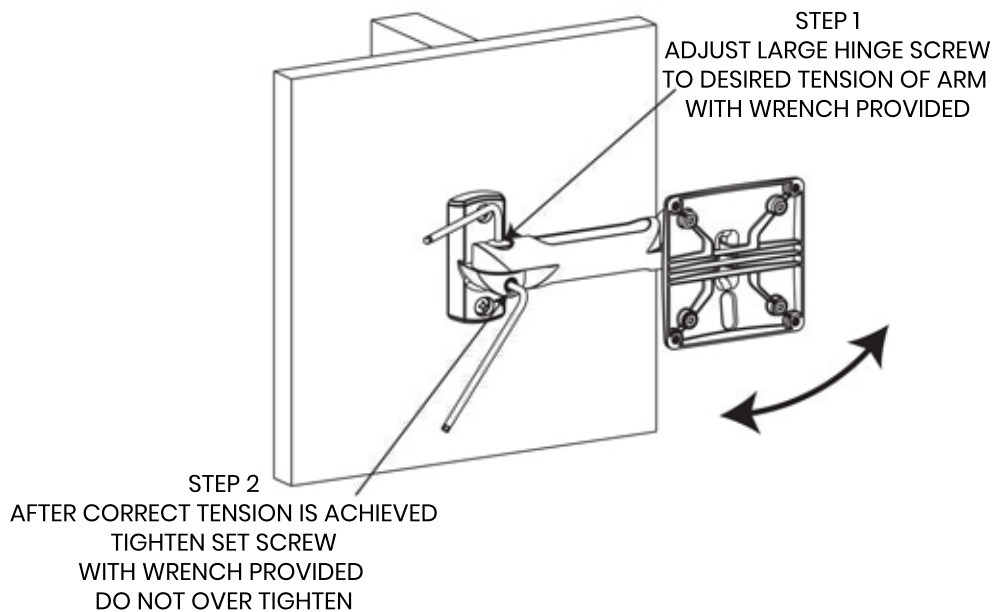

Apex Enclosure

Keys

Wall Mounting - Wood Stud

Wood Stud Installation

Hinge Adjustment

Tilt Adjustment

Enclosure Installation

Installation Complete

Monitor Mounting

**HARDWARE FOR MOUNTING THE MONITOR
IS NOT INCLUDED**