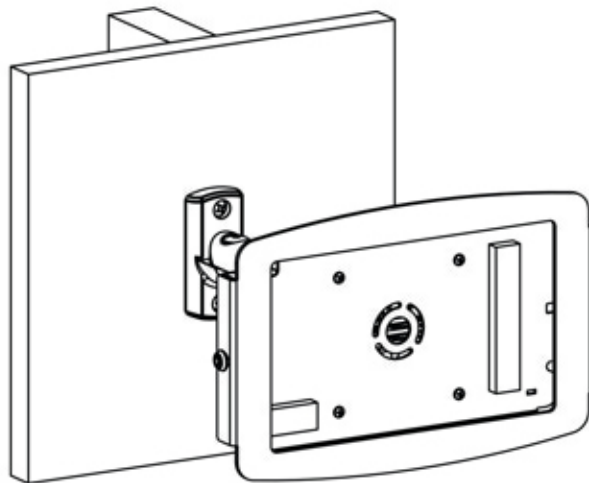

Apex Enclosure

Keys

Wall Mounting - Wood Stud

Wood Stud Installation

Hinge Adjustment

Tilt Adjustment

Enclosure Installation

Installation Complete

Monitor Mounting

**HARDWARE FOR MOUNTING THE MONITOR
IS NOT INCLUDED**