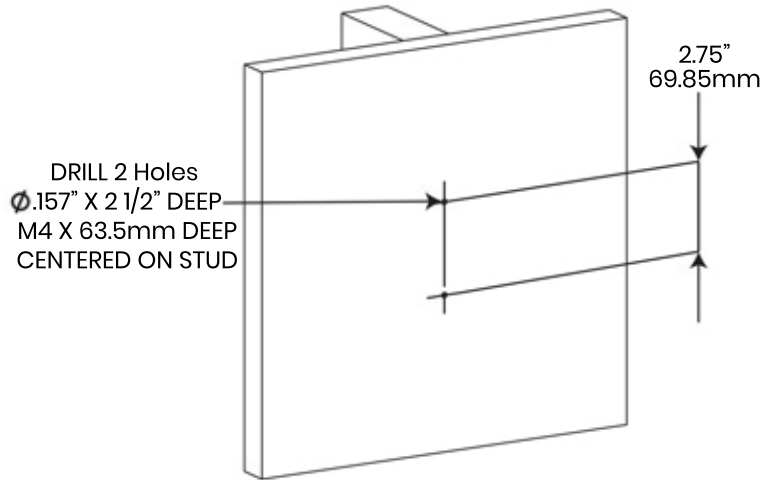

1

Or

2

3

4

5

6

IN THE BOX

Apex Enclosure

Keys

Wall Mounting - Wood Stud

Wood Stud Installation

Hinge Adjustment

Tilt Adjustment

Enclosure Installation

Installation Complete