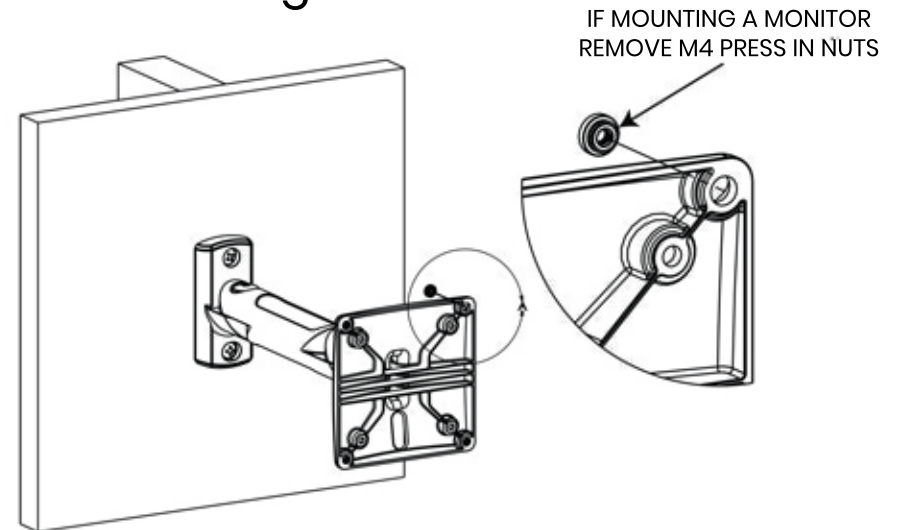

Apex Enclosure

Keys

Wall Mounting - Wood Stud

Wood Stud Installation

Hinge Adjustment

Tilt Adjustment

Enclosure Installation

Installation Complete

Monitor Mounting

**HARDWARE FOR MOUNTING THE MONITOR
IS NOT INCLUDED**