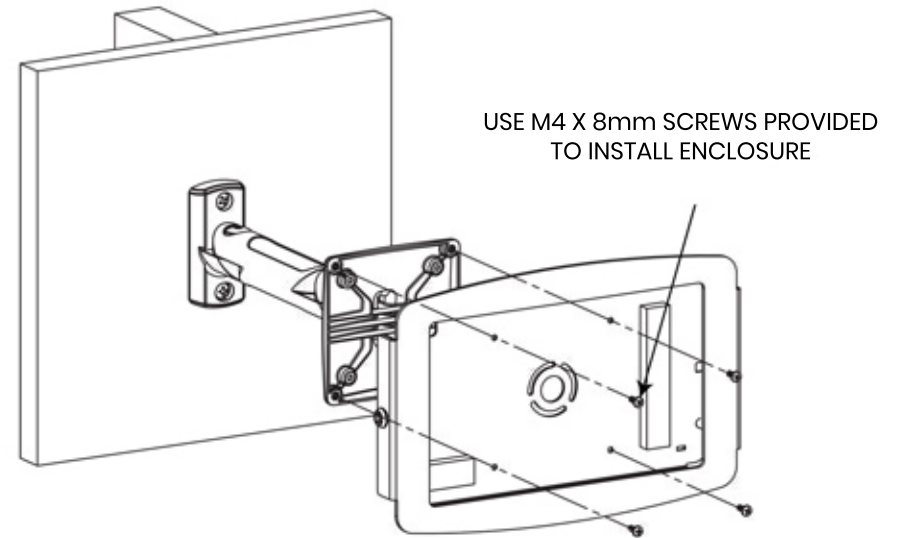

Apex Enclosure

Keys

Wall Mounting - Wood Stud

Wood Stud Installation

Hinge Adjustment

Tilt Adjustment

Enclosure Installation

Installation Complete