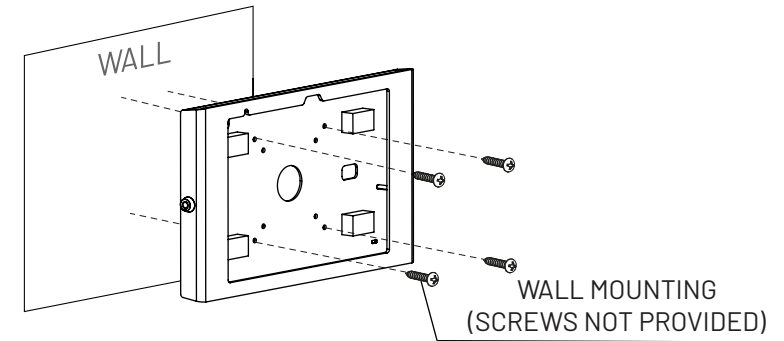

1

Or

2

3

4

5

6

IN THE BOX

Apex Enclosure

Keys

Wall Mounting - Wood Stud

Wood Stud Installation

Hinge Adjustment

Tilt Adjustment

Enclosure Installation

Installation Complete