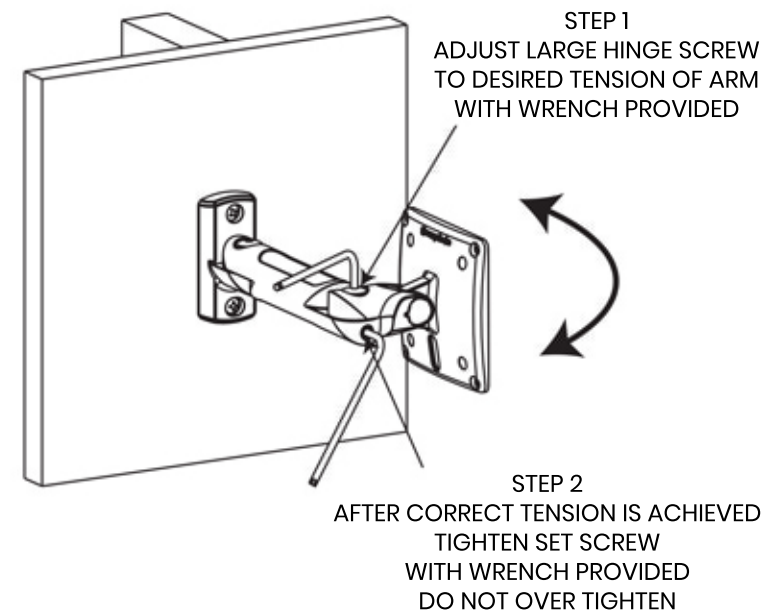

Apex Enclosure

Keys

Wall Mounting - Wood Stud

Wood Stud Installation

Hinge Adjustment

Tilt Adjustment

Enclosure Installation

Installation Complete

Monitor Mounting

**HARDWARE FOR MOUNTING THE MONITOR
IS NOT INCLUDED**